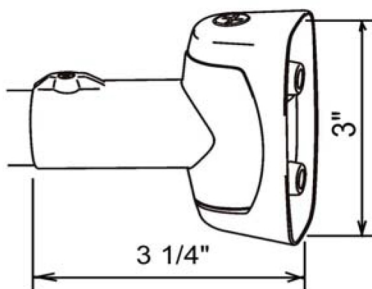

BETTER HOME PRODUCTS

CURVED SHOWER ROD SPECIFICATIONS

ITEM#: 100BLK, 100CH, 100DB, 100SN

Application: 5' standard or oval bath tub
Length: 57.75" - 60.50" without modification
Rod Material: Type 304 stainless steel
Rod OD: 1"
Rod Wall Thickness: 0.75mm
Curtain: Standard shower curtains will fit (Not included)
Available Finishes: Chrome, Satin Nickel and Dark Bronze

Brackets (set):
Die cast zinc, wall mount, with swivel connectors
2 Pcs retaining screws
Mounting Hardware:
4 Pcs decorator anchors
4 Pcs plug anchors
4 Pcs wood screws
2 Pcs SS headless set screw