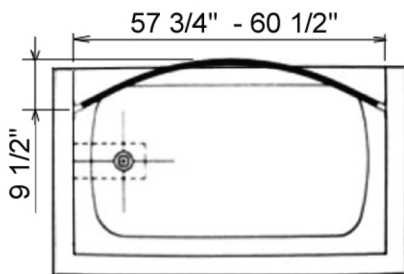

BETTER HOME PRODUCTS

CURVED SHOWER ROD SPECIFICATIONS

ITEM#: 100BLK, 100CH, 100DB, 100SN

Application: 5' standard or oval bath tub
Length: 57.75" - 60.50" without modification
Rod Material: Type 304 stainless steel
Rod OD: 1"
Rod Wall Thickness: 0.75mm
Curtain: Standard shower curtains will fit (Not included)
Available Finishes: Chrome, Satin Nickel and Dark Bronze

Brackets (set):
Die cast zinc, wall mount, with swivel connectors
2 Pcs retaining screws
Mounting Hardware:
4 Pcs decorator anchors
4 Pcs plug anchors
4 Pcs wood screws
2 Pcs SS headless set screw