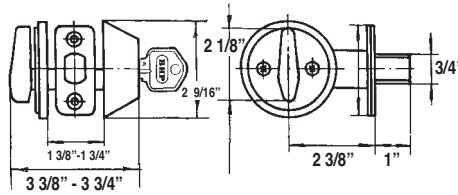

### **BHP** Item #UL17688CH Single-Cyl. Deadbolt

Constructed from zinc dichromate-plated steel inner components, solid brass cylinder plug and lacquer-coated brass outer components. U.L. approved 3-hour fire rating (U.L. #9ZA7).

#### **Additional Hardware Included:**

- \* 1 pc. 2 1/4" x 1" radius-corner strike plate
- \* 1 pc. all-metal adjustable deadbolt latch with 2 3/8" - 2 3/4" backset, 1/4" radius-corner latch face and 1" solid brass latch throw
- \* 4 pcs. #8 x 3/4" wood screws and 2 pcs. 2 1/4" machine screws
- \* 2 pcs. homeowner keys