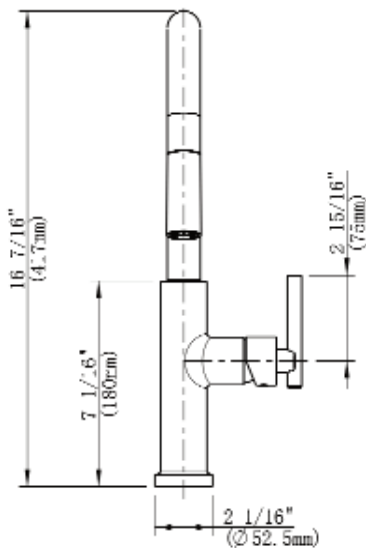

### FEATURES:

- \* High- arch spout with pull out spray offers superior clearance for filling pots and cleaning.
- \* Easy use single handle with temperature memory.
- \* Magnetic locking system provides quick and precise secure pull out spray head docking.
- \* Ceramic disc valve ensuring durable use for life.
- \* Premium metal construction.
- \* 1.5 gpm ( 5.7L / min) maximum flow rate @ 60 psi.

### CRITICAL DIMENSIONS