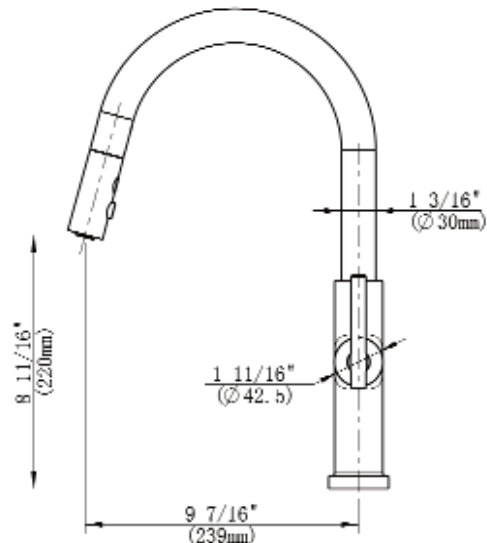

### FEATURES:

- \* High- arch spout with pull out spray offers superior clearance for filling pots and cleaning.
- \* Easy use single handle with temperature memory.
- \* Magnetic locking system provides quick and precise secure pull out spray head docking.
- \* Ceramic disc valve ensuring durable use for life.
- \* Premium metal construction.
- \* 1.5 gpm ( 5.7L / min) maximum flow rate @ 60 psi.

### CRITICAL DIMENSIONS