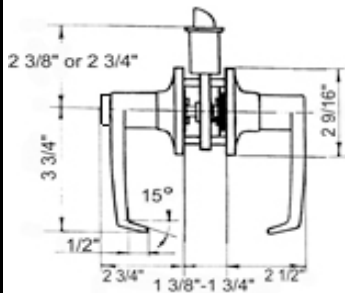

#### **BHP** ITEM# 40411DB - Privacy Set

Grade III tubular privacy set. All metal components

**Door Prep** - Crossbore 2 1/8", Edge Bore 1", Latch Face 1"x2 1/4"

**Door Thickness** - 1 3/8" to 1 3/4"

**Function** - Both sides lever locked by center push button inside. Opened by turning lever inside. Also can be opened by emergency key out side

**Strike** - Full lip radius corner standard. Other options available

**Latch** - 1/2" throw bolt, 2 3/8" or 2 3/4" backset adjustable. Radius corner face plate standard. Other options available

**Door Handing** - Non - handed

## 1/2" RETURN, MEETS ADA CODE