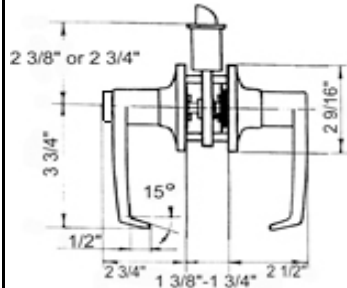

BETTER HOME PRODUCTS

CANDLESTICK PARK COLLECTION SPECIFICATIONS

PUSH BUTTON PRIVACY - SATIN NICKEL FINISH

BHP ITEM# 40426DC - Privacy Set

Grade III tubular privacy set. All metal components

Door Prep - Crossbore 2 1/8", Edge Bore 1", Latch Face 1"x2 1/4"

Door Thickness - 1 3/8" to 1 3/4"

Function - Both sides lever locked by center push button inside. Opened by turning lever inside. Also can be opened by emergency key out side

Strike - Full lip radius corner standard. Other options available

Latch - 1/2" throw bolt, 2 3/8" or 2 3/4" backset adjustable. Radius corner face plate standard. Other options available

Door Handing - Non - handed

1/2" RETURN, MEETS ADA CODE