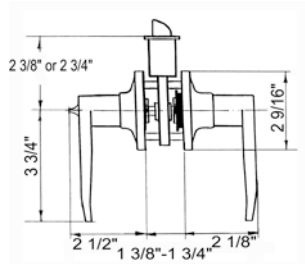

BETTER HOME PRODUCTS

CANDLESTICK PARK COLLECTION SPECIFICATIONS

PUSH BUTTON PRIVACY - SATIN NICKEL FINISH

BHP ITEM# 20426DC - Privacy Set

Grade III tubular privacy set. All metal components

Door Prep - Crossbore 2 1/8", Edge Bore 1", Latch Face 1"x2 1/4"

Door Thickness - 1 3/8" to 1 3/4"

Function - Both sides lever locked by center push button inside. Opened by turning lever inside. Also can be opened by emergency key out side

Strike - Full lip radius corner standard. Other options available

Latch - 1/2" throw bolt, 2 3/8" or 2 3/4" backset adjustable. Radius corner face plate standard. Other options available

Door Handing - Non - handed