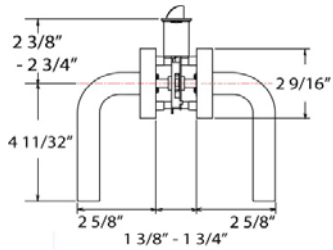

BETTER HOME PRODUCTS

FISHERMAN'S WHARF COLLECTION

ITEM# UL04111DB - Dark Bronze

UL04115SN - Satin Nickel

UL04188CH - Chrome

UL Listed 20 Minute Fire Rating

Passage Lock. Solid zinc cast construction.

Door Prep - Crossbore $2\frac{1}{8}"$, Edge Bore $1"$, Latch Face $1"x2\frac{1}{4}"$

Door Thickness - $1\frac{3}{8}"$ to $1\frac{3}{4}"$

Function: Both levers always free

Strike - Full lip radius corner standard. Other options available

Latch - $\frac{1}{2}"$ throw bolt, $2\frac{3}{8}"$ or $2\frac{3}{4}"$ backset adjustable. Radius corner face plate standard. Other options available